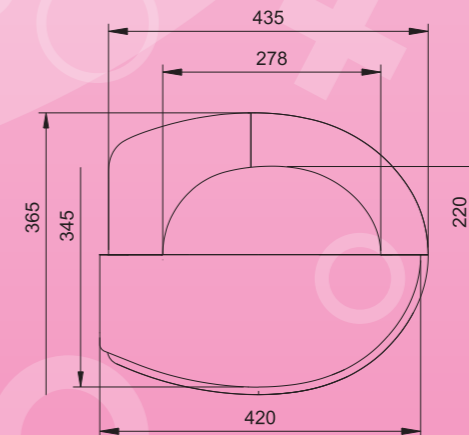

BEACH, MALIBU, FLOWER, STAR,
WATERWORLD, BEAR, OCEAN